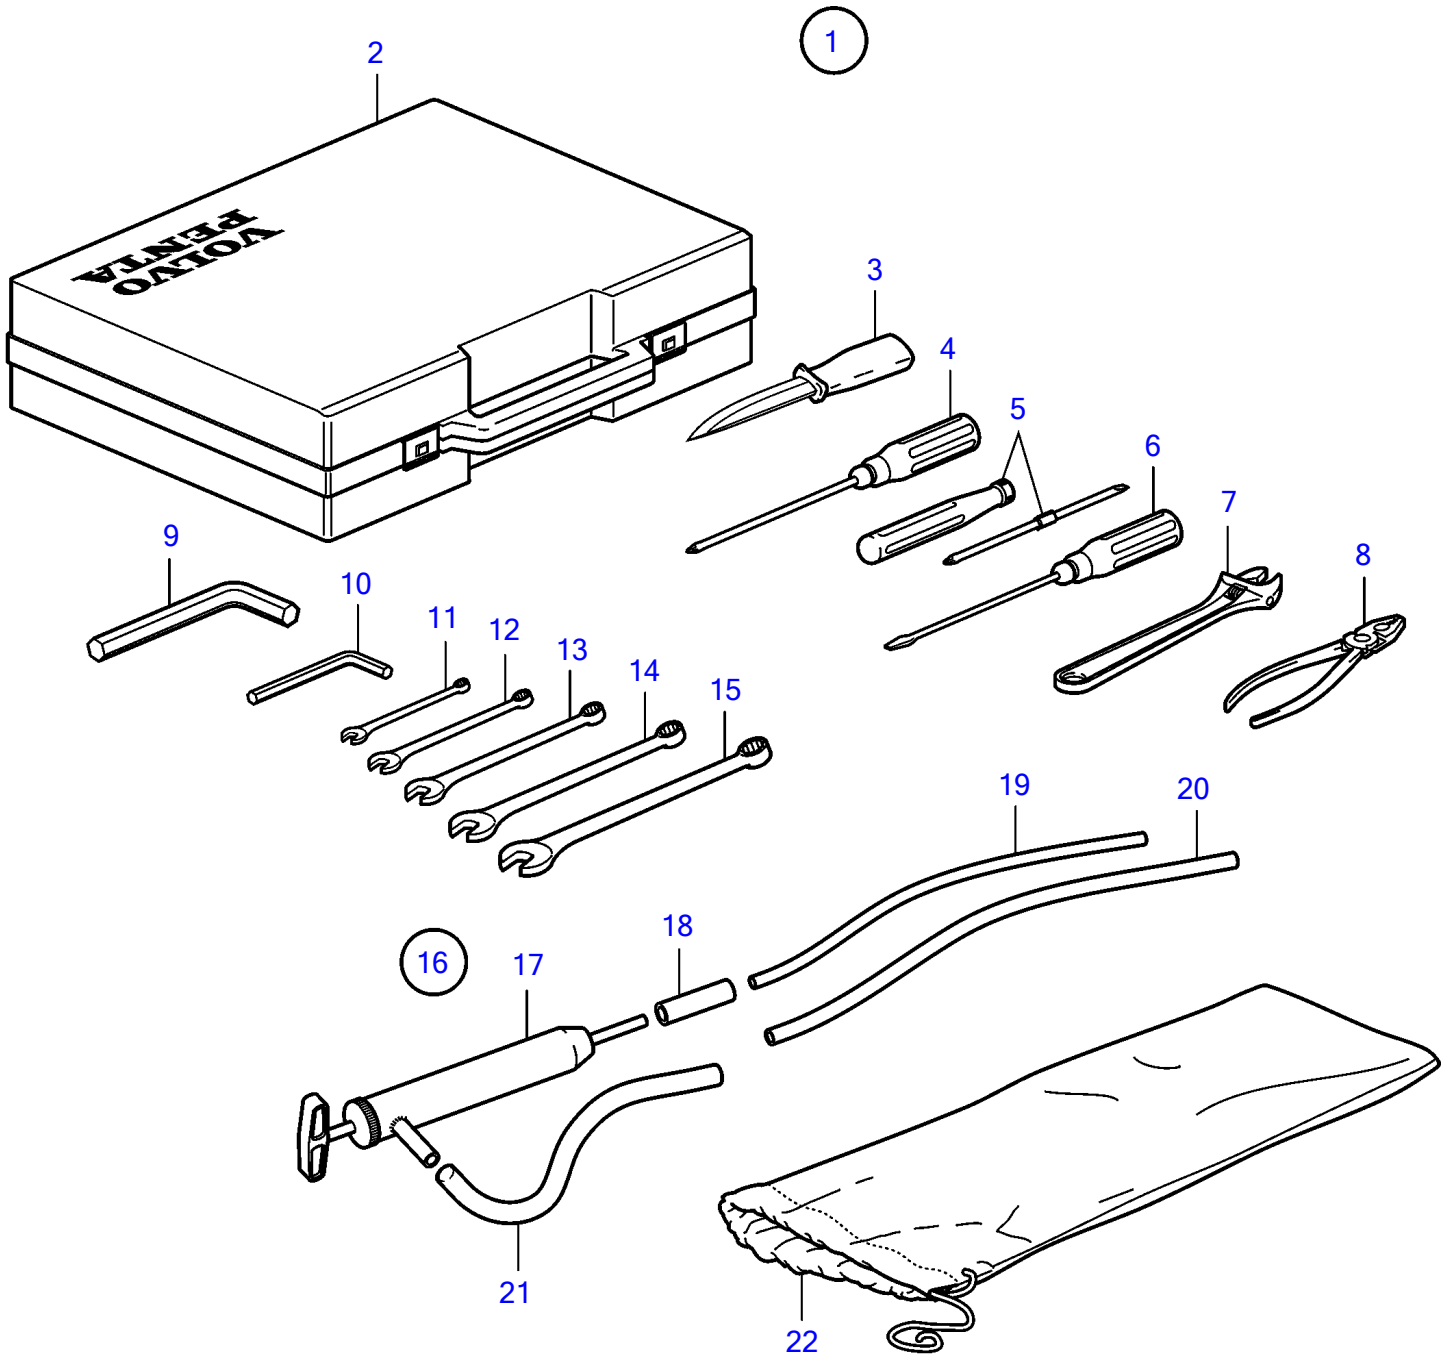

AD31L-A, AD31P-A, AD41L-A, AD41P-A, D41L-A, TAMD31L-A, TAMD31M-A, TAMD31P-A, TAMD31S-A, TAMD41H-A, TAMD41H-B, TAMD41P-A, TAMD41L-A, TAMD41M-A, TMD31L-A, TMD41L-A

9236

AD31L-A, AD31P-A, AD41L-A, AD41P-A, D41L-A, TAMD31L-A, TAMD31M-A, TAMD31P-A, TAMD31S-A, TAMD41H-A, TAMD41H-B, TAMD41P-A, TAMD41L-A, TAMD41M-A, TMD31L-A, TMD41L-A

REF	PART NO.	QTY	DESCRIPTION	NOTES
1	858282	1	Tool kit	
2	859370	1	• Tool bag	
3	(858280)	1	• Sheath knife	Obsolete part
4	(962183)	1	• Phillips screwdriver	Obsolete part
5	(963929)	1	• Combination screwdri	Obsolete part
6	804771	1	• Screwdriver	
7	755	1	• Adjustable wrench	
	3803911	1	• Alternator, exch, exch	
8	(858279)	1	• Combination pliers	Obsolete part
9	(914005)	1	• Allen wrench	Obsolete part
10	914002	1	• Allen wrench	
11	(858274)	1	• Tool	8mm, Obsolete part
12	(858275)	1	• Blocking key	10mm, Obsolete part
13	(858276)	1	• Blocking key	13mm, Obsolete part
14	(858277)	1	• Blocking key	17mm, Obsolete part
15	(858278)	1	• Blocking key	1/2", Obsolete part
16	875117	1	• Oil bilge pump	
17		1	• • Oil bilge pump	
18	(841046)	1	• • Rubber hose	Obsolete part
19	835964	1	• • Oil scavenging pipe	L=711mm
20	(841527)	1	• • Oil scavenging pipe	L=1000mm, Obsolete part
21	806282	1	• • Plastic hose	
22	844642	1	• • Tool bag	